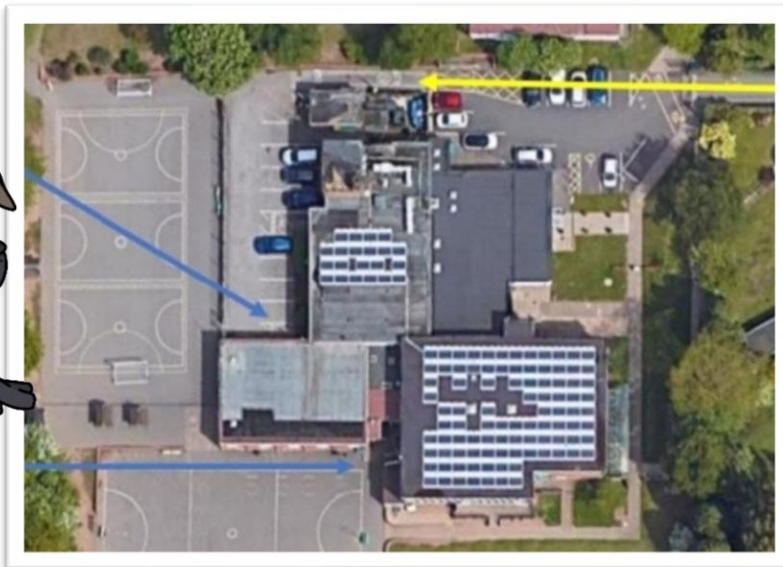

Welcome to Sue's Swim School

Whitehouse Common Primary School Cotysmore Road, Sutton Coldfield B75 6BL

You will shortly receive an email with a link to make payment on and a text with a link to pay your 1 off membership fee. It is important that this is paid before your first session please.

Finding the pool

- Use the smaller driveway - The code for the gate will be supplied when you booked in.
- Drive through - You can park on the playground, please be aware children may be leaving lessons.
- Use the white door to enter.
- Use the changing room entrance to pick up children at the end of the lesson.