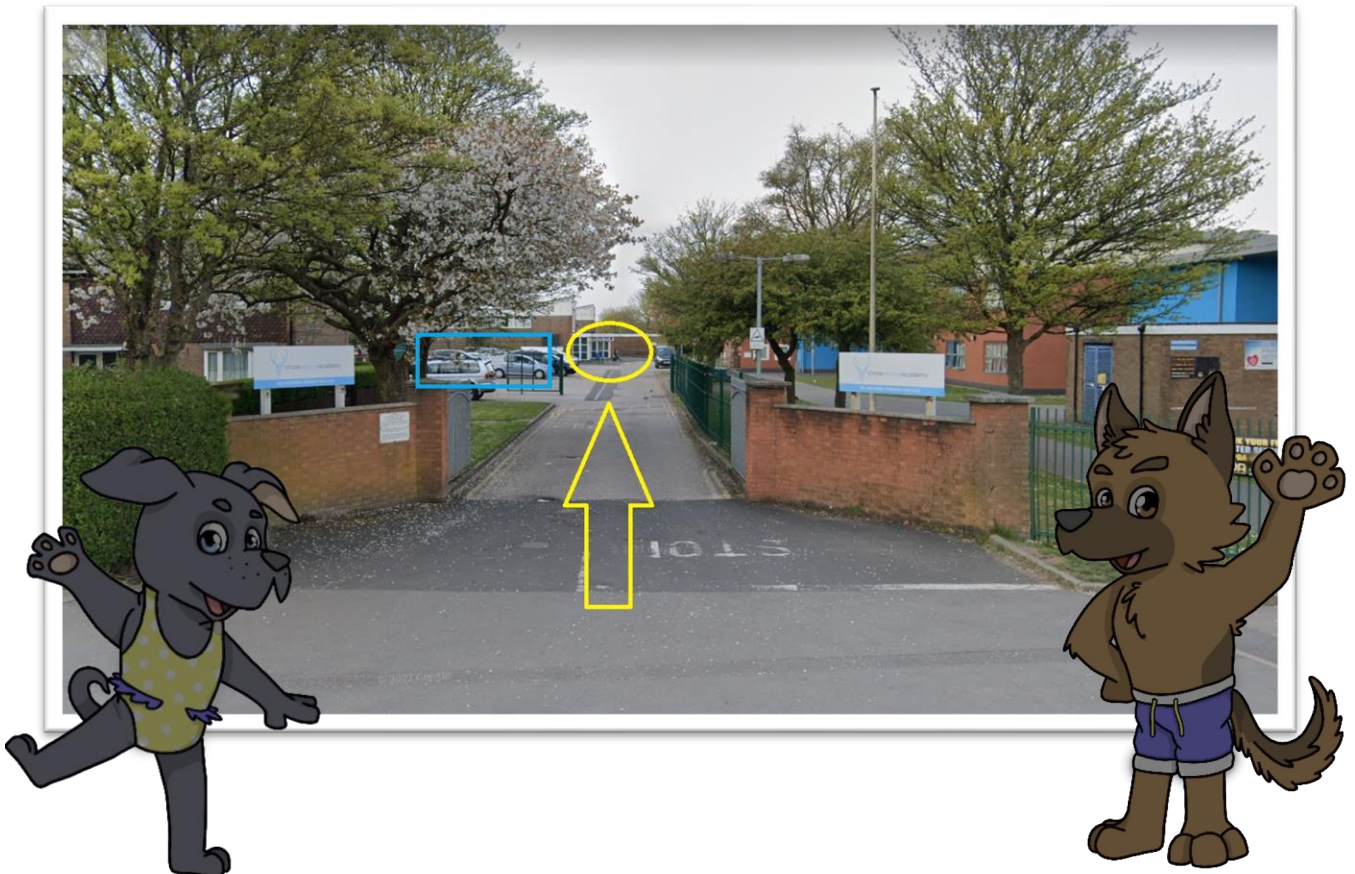

Welcome to Sue's Swim School

Chase Terrace Academy, Bridge Cross Road, Burntwood,
WS7 2DB

- Enter via the main gate to the car park.
- You will see a large door with a glass front- enter here to get to the pool.
- You will see the changing rooms almost immediately.

Social Media

We recommend you follow us on at least one of our social media pages. We will post updates and news on them rather than constantly email out, find us at @suesswimschool