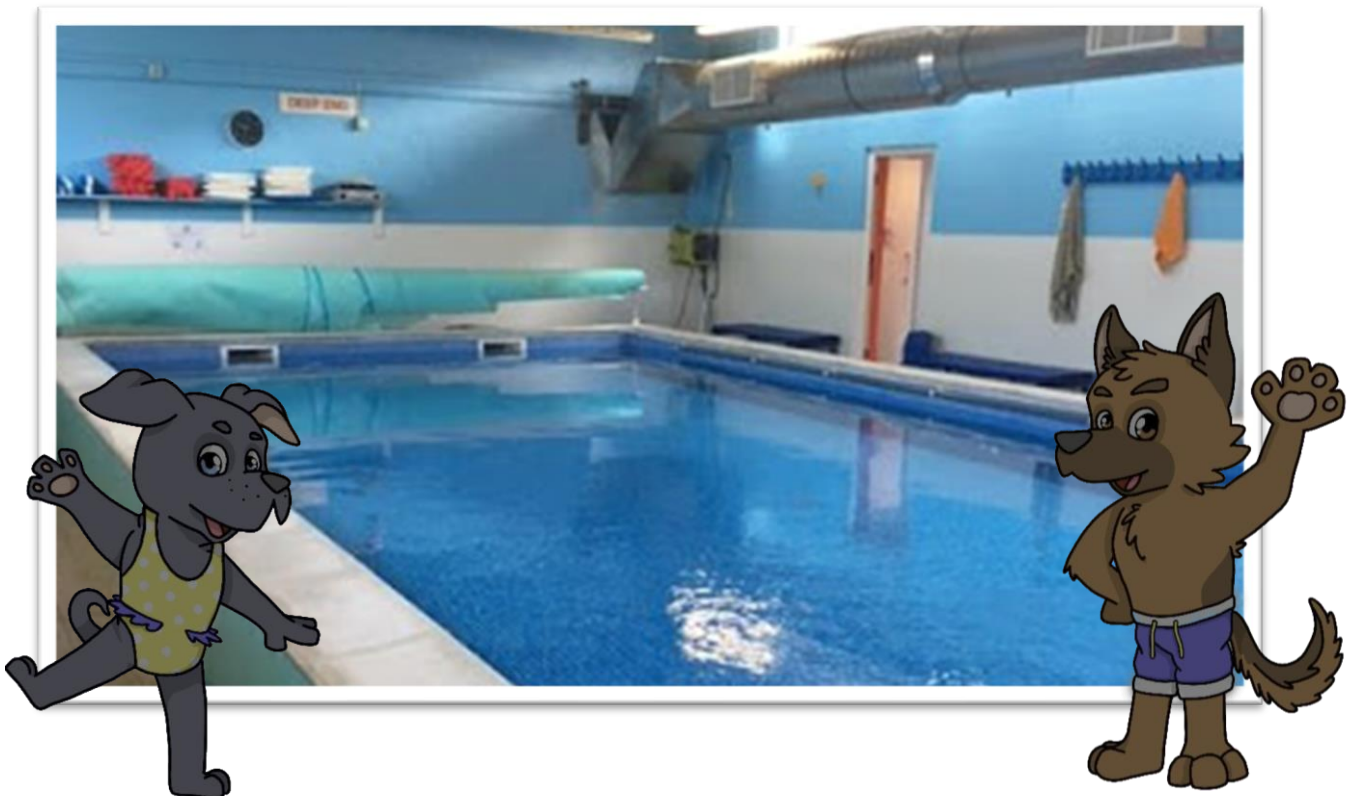

Welcome to Sue's Swim School

Newhall Primary School, Langley Hall Drive, Sutton Coldfield, B75 7NQ

- Use the school car park.
- Enter through the opening under the wooden canopy.
- Walk down and turn left (there are signs)
- Enter the pool building on your left.
- Boys changing on the left, Girls changing on the right.
- Please be aware that there may be males and females changing from parent and toddler sessions.

Social Media

We recommend you follow us on at least one of our social media pages. We will post updates and news on them rather than constantly email out, fund us at @suesswimschool

Spectating

As of this update (Dec 21) the school have asked us to not have parents on poolside. You can spectate through the door, we just ask for you to only spectate for 5 mins so it doesn't get too crowded.